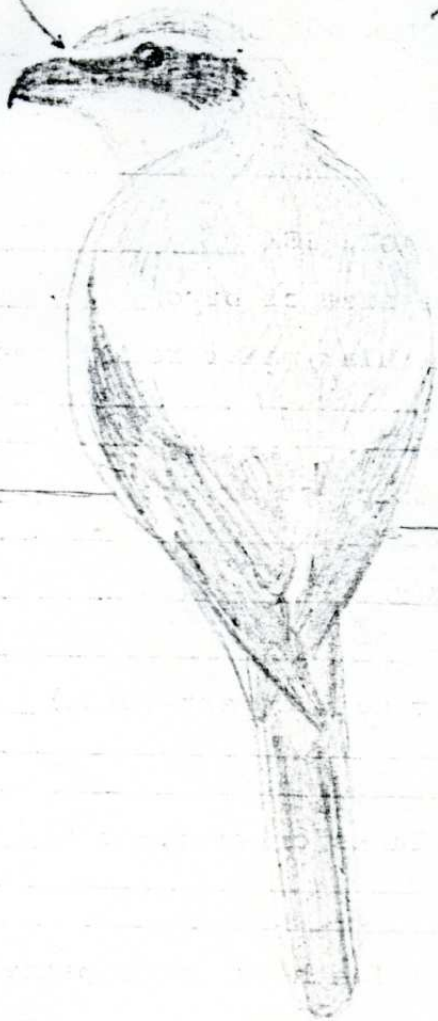

DISTINCT WHITE

This is approximately what we saw.